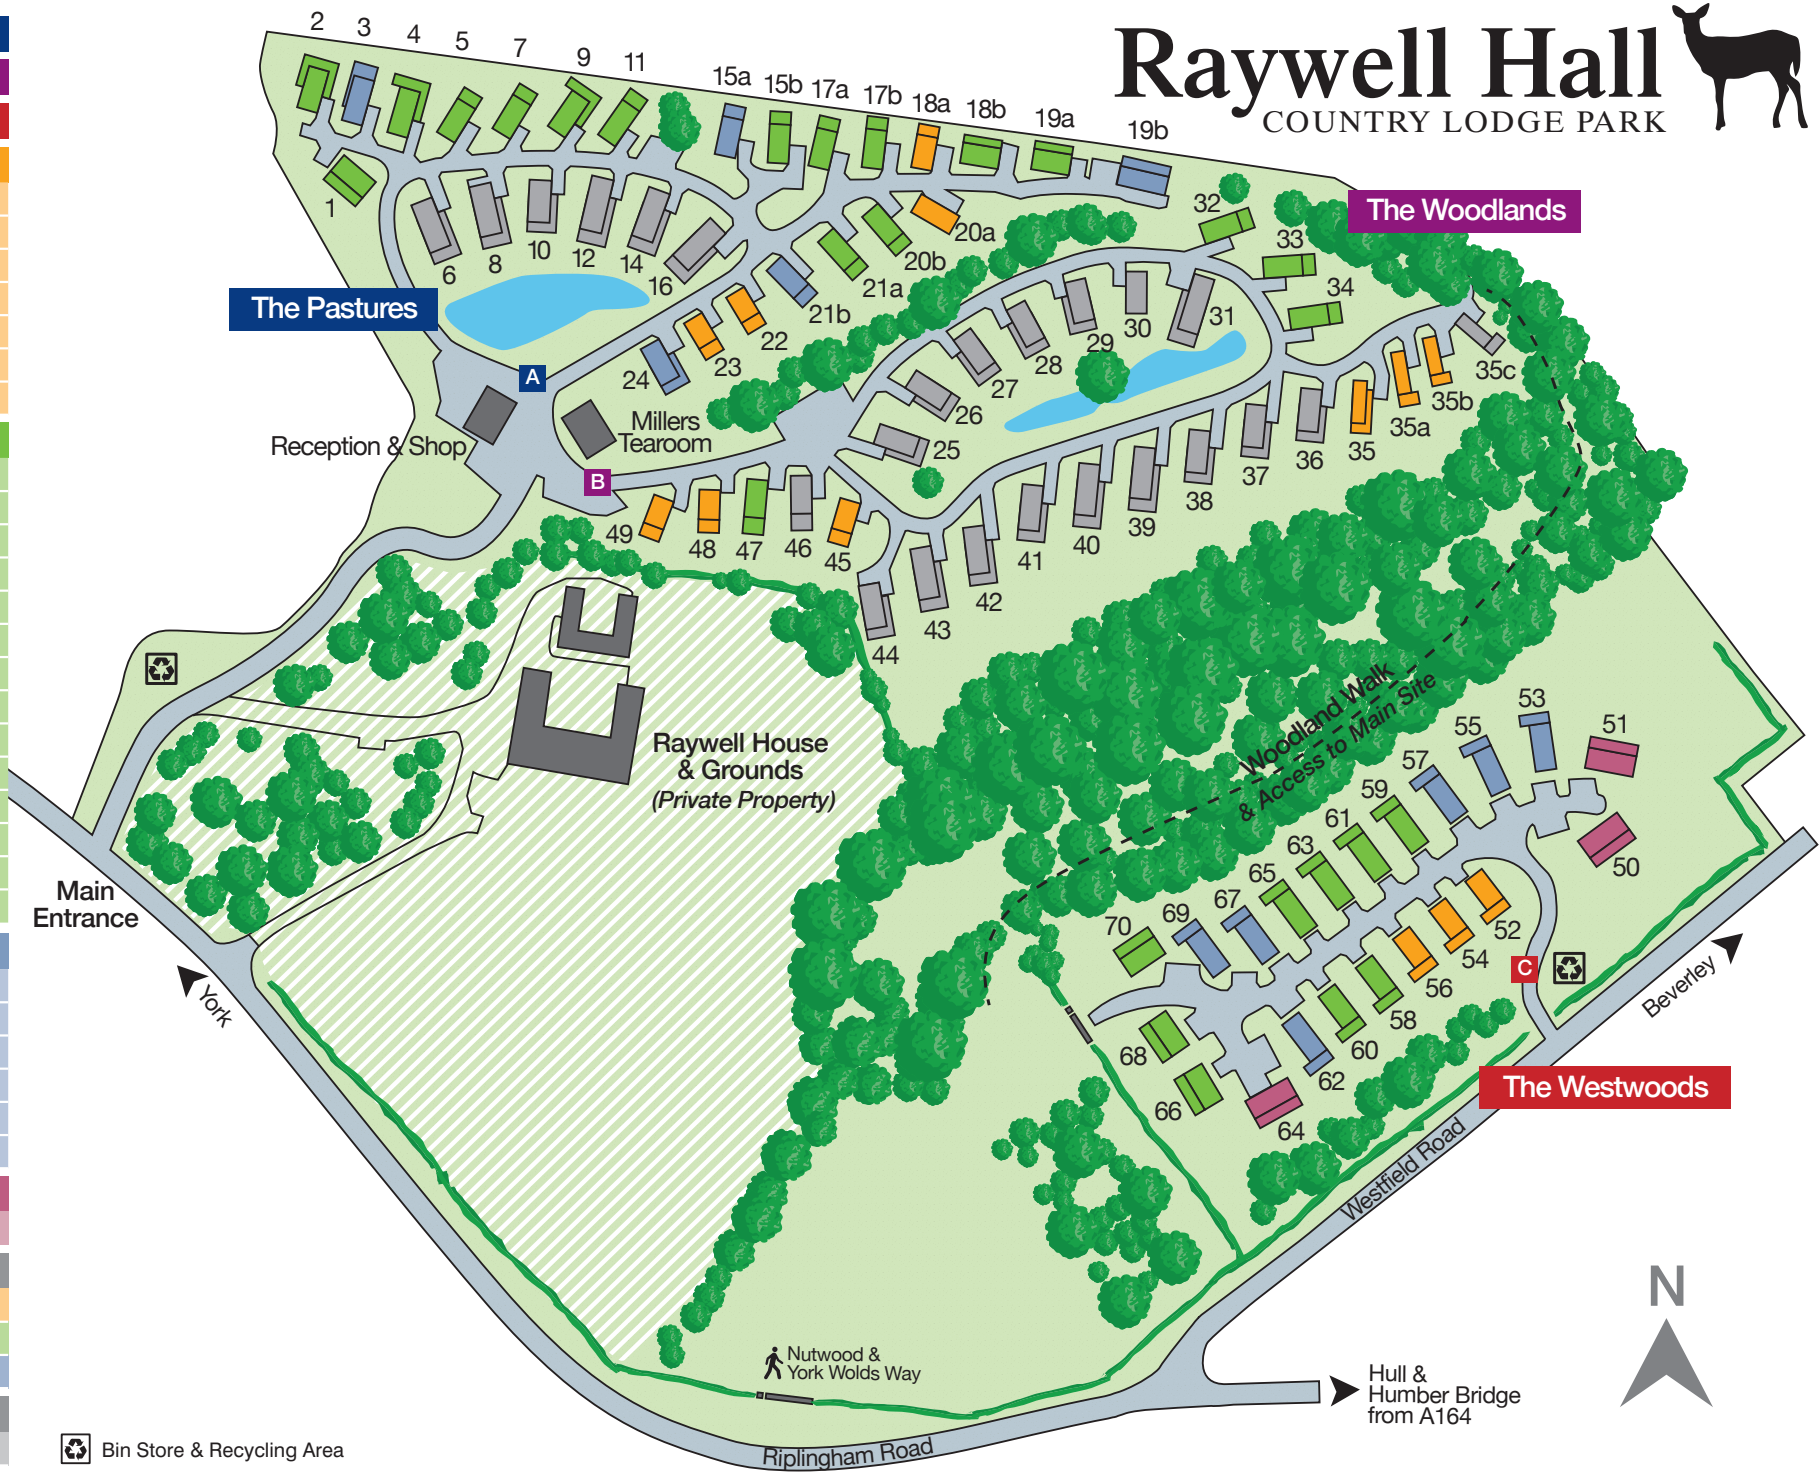

Raywell Hall

COUNTRY LODGE PARK

ACCESS A - The Pastures

ACCESS B - The Woodlands

ACCESS C - The Westwoods

1 BED LODGES

Spa Vista	18a
Sunset Spa	20a, 22, 23
Spa Hideaway	35
Spa Retreat	35a
Woodland Spa	35b
Spa Soleil	45, 48, 49
Spa Driftaway	54, 56

2 BED LODGES

Spa Oasis	1
Spa View	2
Spa Fairway	4
Spa Serenity	5
Spa Panoramic	7
Spa Celebration	9
Sunrise Spa	11
Spa Freedom	15b, 17a, 17b,
Spa Evoque	18b, 19a,
Spa Escape	20b, 21a,
Larchwood Spa	32, 33, 34
Spa Radiance	47
Woodside Spa	59, 61, 63, 65
Spa Ovation	66, 68, 70

3 BED LODGES

Spa Horizon	3
Spa Pacific	15a
Spa Elevation	19b
Spa Castaway	21b
Sundown Spa	24
Dreamwood Spa	53, 55, 57, 67, 69

4 BED LODGES

Spa Utopia	50, 51, 64
------------	------------

PET FRIENDLY LODGES

Twilight Spa	52
Wolds View Spa	58, 60
Spa Jubilation	62

OTHER LODGES

Arriving 2022	35c
---------------	-----

Bin Store & Recycling Area